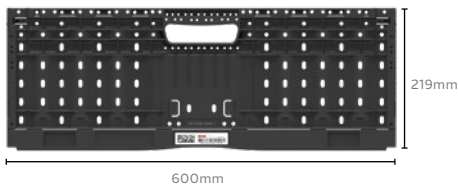

Container

WBG-Pooling-Foldable-Crate 6422 black

external dimensions
600 x 400 x 219 mm

internal dimensions
573 x 364 x 211 mm

tare weight
1,95 kg

filling weight
18 kg

bottom
perforated

sides
perforated

color
black, like
RAL 9004C

material
PP (container),
POM (lock)

capacity
44 l

static load capacity
180 kg

label
In-mould label with RFID
on both long sides

temperature resistance
0 to +40 °C without
limitations