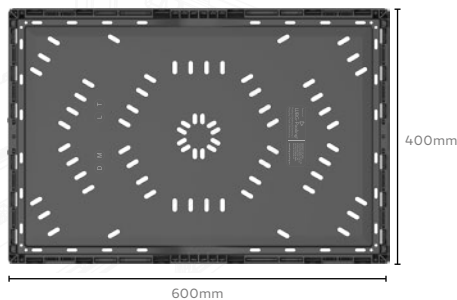

Container

WBG-Pooling-Foldable-Crate 6422 black

external dimensions
600 x 400 x 219 mm

internal dimensions
573 x 364 x 211 mm

tare weight
1,95 kg

filling weight
18 kg

bottom
perforated

sides
perforated

color
black, like
RAL 9004C

material
PP (container),
POM (lock)

capacity
44 l

static load capacity
180 kg

label
In-mould label with RFID
on both long sides

temperature resistance
0 to +40 °C without
limitations