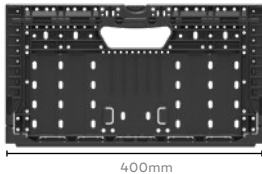

Container

WBG-Pooling-Foldable-Crate 6422 black

external dimensions
600 x 400 x 219 mm

internal dimensions
573 x 364 x 211 mm

tare weight
1,95 kg

filling weight
18 kg

bottom
perforated

sides
perforated

color
black, like
RAL 9004C

material
PP (container),
POM (lock)

capacity
44 l

static load capacity
180 kg

label
In-mould label with RFID
on both long sides

temperature resistance
0 to +40 °C without
limitations