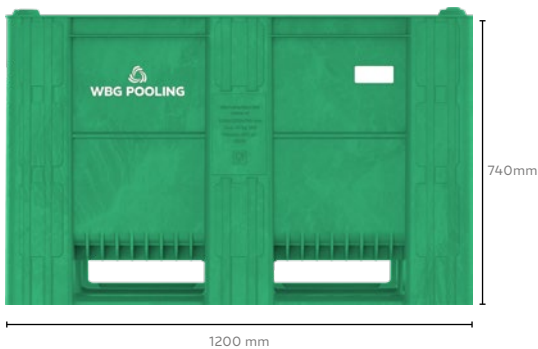

Pallet Box

# WBG-Pooling-BigBox 1000 green

 **external dimensions**  
1200 x 1000 x 740 mm

 **internal dimensions**  
1128 x 928 x 585 mm

 **tare weight**  
40 kg +/- 3%

 **temperature resistance**  
-40°C to +60°C

 **bottom**  
3 runners

 **capacity**  
605 l

 **color**  
green, like RAL 6029

 **material**  
HDPE

 **static load capacity**  
5000 kg

 **dynamic load capacity**  
1200 kg

 **label**  
In-mould label on  
all four sides